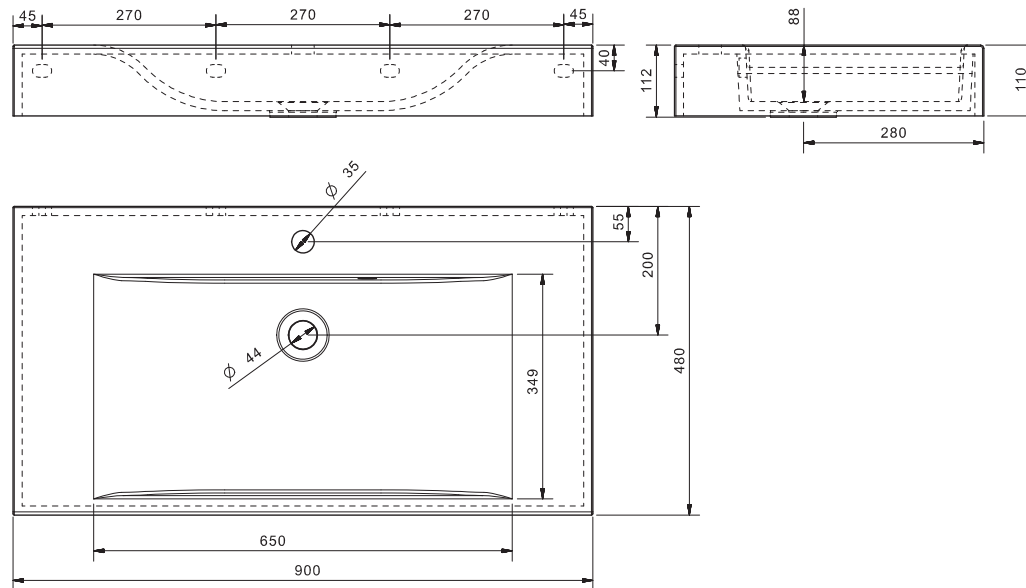

---

**maria**

449-0905-80 / maria 90C

**eumar**

[www.eumar.ee/125](http://www.eumar.ee/125)

---

---

**Price is for base-model and does not include functional openings, accessories and customizations.** / Der Preis bezieht sich ausschließlich auf das Standard Modell. Nicht beinhaltet sind Öffnungen, Zubehörteile und Maßanfertigungen / *Prix indiqués pour les modèles de base, n'inclus pas les options, ouvertures, accessoires ni adaptations.*

All drawings contain necessary measurements, which are subject to standard tolerances. They are stated in mm and are non-binding. Exact measurements, in particular of customized products, can only be taken from the finished product. Information about tolerances can be found in our General Terms and Conditions (GTC) - [www.eumar.ee/gtc](http://www.eumar.ee/gtc) In the interests of technical progress we reserve the right to introduce technical modifications.